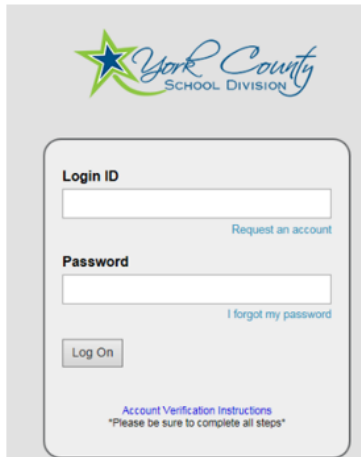

Aspen

Families can use the Aspen Family Portal to view student assignments and grades, as well as daily attendance records and family contact information. The division link to Aspen instructions and information:

<https://yorkcountyschools.org/parents/Aspen/default.aspx>

- Direct aspen access: <https://yorksis.ycsd.york.va.us/aspen/logon.do>
- **Student username:** lunch number (example: 123456)
- **Password:** Students will use the same computer log in password that they use to log in at school.

What to do if you forgot your parent Aspen password:

Parents, you must use Chrome to reset this and you must be on a computer (not a mobile device). If you need to establish a new account – you must also be in Chrome and use a computer.

Guardian Aspen Account Reset Directions

YCSO Aspen Access

Link: <https://yorksis.ycsd.york.va.us/aspen/logon.do>

Step 1: Go to YCSO Aspen Access Link:

Step 2: Click on the **I forgot my password** link below the password box.