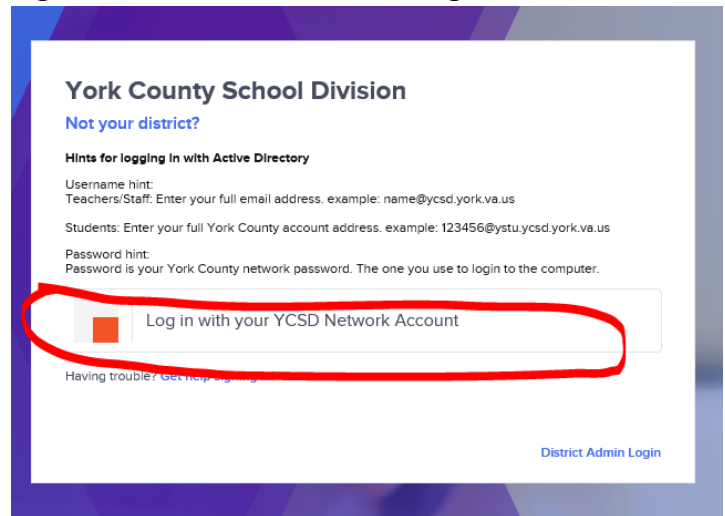

Password: Students will use the same computer log in password that they use to log in at school.

Once logged in, students can access various programs through YCSD Applications and can access their files.

To access the student portal, open Chrome and (or Internet Explorer, but IE does not work as well for many applications) and click on the icon for each resource. Login information for each resource appears by holding the mouse over the resource. The Clever icon will give access to many resources (see below).

Home Access Instructions for Resources (Without Logging in to Citrix)

Use Chrome, Firefox, or Edge to access the **Tabb Student Portal** (and resources on the portal) without logging into Citrix: <https://yorkcountyschools.org/students/studentportal/tes/>

Clever gives students access to many resources. *Students are updated in Clever on Thursdays---so new students might not be in right away. Clever will then automatically log the student in to the following services:*

- BrainPop Classroom
- BrainPOP Jr.
- BrainPop ELL
- MobyMax
- E-Media VA
- PowerTest

- Office 365

- Access Clever through the portal or directly with the link below.
- Click next to the orange square that says *Log in with your YCSD Network Account*.
- User name is the student's full e-mail address 123456@ystu.ycsd.york.va.us
- Password is the same password the students use to log on to the computer at school.

<https://clever.com/oauth/authorize?response_type=code&state=0fa782309e85abb97420d03aa6cb5bb7d3460f5be955cad1771035cd5fbd84ab&redirect_uri=https%3A%2F%2Fclever.com%2Fin%2Fauth_callback&client_id=4c63c1cf623dce82caac&confirmed=true&channel=clever&district_id=51a8f09d53fbaab560012>

43

Direct Access to Services Not Covered by Clever

User names and passwords are for YCSD student use only. Please do not post or share them with users outside of the division.

Tumble Books Library

York County Public Library now has its own subscription to TumbleBooks.

<http://www.tumblebooklibrary.com/auto_login.aspx?u=YorkCounty&p=books>

PebbleGo