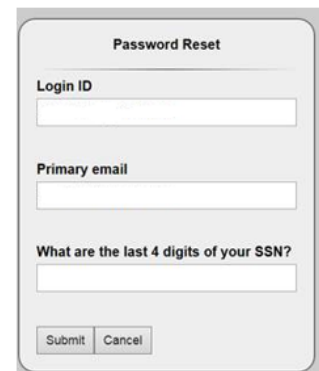

#### Guardian Aspen Account Reset Directions

YCSO Aspen Access

Link: <https://yorksis.ycsd.york.va.us/aspen/logon.do>

**Step 1:** Go to YCSO Aspen Access Link:

**Step 2:** Click on the **I forgot my password** link below the password box.

**Step 3:** Put in your email address that you used to establish your account.

**Step 4:** Underneath your two email address answers will appear a box with your security question. Answer this question and then hit submit. This will generate an email to your account that will provide you with a temporary password.